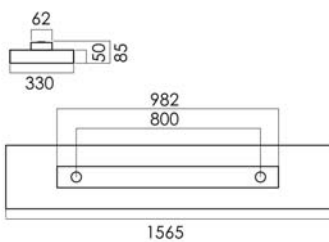

Stora Rectangular LED surface-mounted luminaire

STORA-PA-LED 7800/840 OS-DA

Rectangular luminaire element with an opal acrylic glass panel mounted in a profile frame made of power-coated aluminium. The frame is screwed to the powder-coated metal gear tray body. The underneath of the metal body accommodates the lamp formed as a rectangular LED flat board, the top houses the electrical components. The indirect lighting component is provided by recesses in the top of the metal body. Mechanical ceiling fixture to a white powder-coated mounting box takes place using a connecting spring, electrical connection by means of a plug and socket system. The luminaire is configured with heat-resistant wiring. Homogeneous illumination of the light surface. Suitable for ceiling or wall mounting. Light colour 4000 K (840), dimmable. Protection rating IP20, safety class I.

Colour:

Frame - similar to RAL 9016 white silk matt

Lamps	Ballast	Prod. code
6xLED-M 8 W	LED Driver DALI	SPC0630027

Dimens. [mm]			Weight [kg]
L	B	H	
1565	330	85	18,5

Stora
Rectangular LED surface-mounted
luminaire